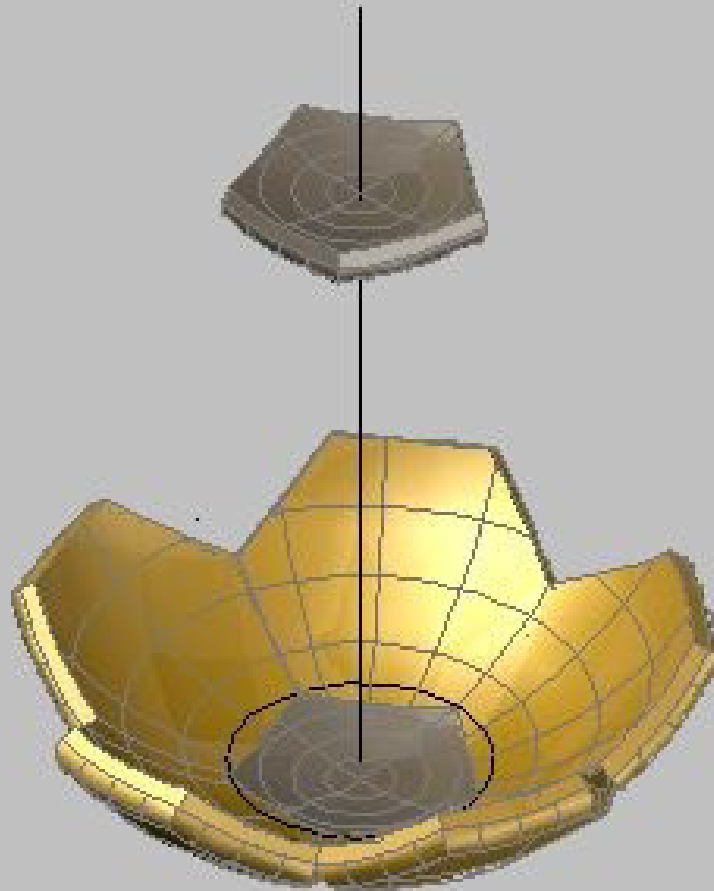

Pallone in 3D

VISTA SUD EST

23

Copiare pentagono